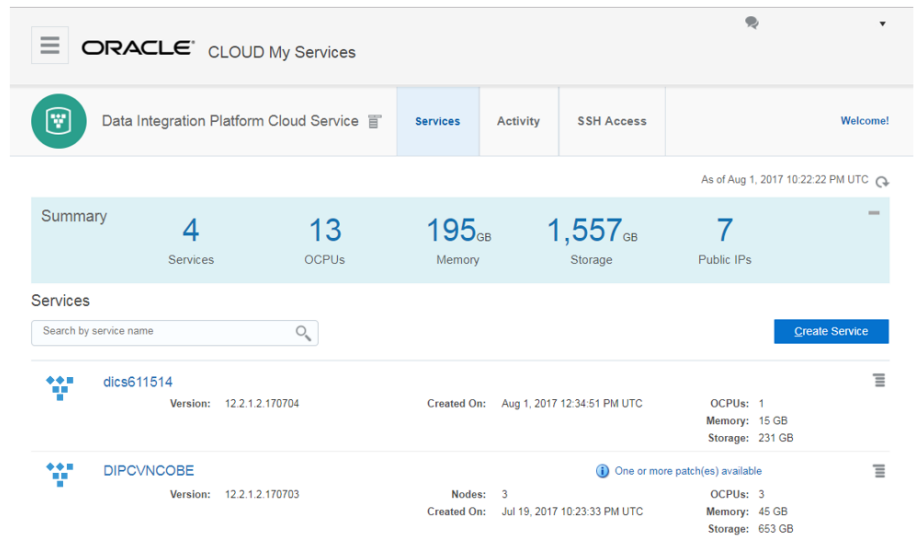

Figure 1 - Oracle Data Integration Platform Cloud Instances

Complete: Everything You Need for Data Integration and Data Governance

Oracle Data Integration Platform Cloud delivers the industry's most comprehensive data integration solution in the cloud, providing all the capabilities you expect as well as new ways to capitalize and innovate on your organization's data: